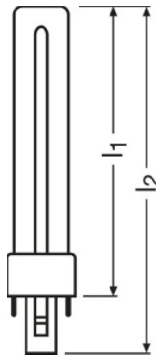

COMPACT FLUORESCENT LAMPS

OSRAM Dulux S and Dulux D

DULUX S 7 W/840,
DULUX S 9 W/840,
DULUX S 11 W/840