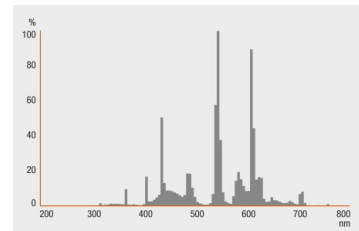

OSRAM Dulux S and Dulux D

DULUX D 13 W/830,
DULUX D 18 W/840,
DULUX D 26 W/840

DULUX D 18 W/840,
DULUX D 26 W/840

Product Information on Dulux D:

Product Description	W	Length	Diameter	Lumen	CCT	CRI	Rated Ave Life	EEC
		(mm)	(mm)	(lm)	(K)	(Ra)	(h)	
DULUX D 13 W/830	13	136	11	900	3000	80...89	10 000	A
DULUX D 18 W/840	18	151	11	1200	4000	80...89	10 000	B
DULUX D 26 W/840	26	170	11	1800	4000	80...89	10 000	A