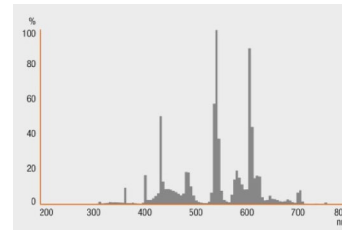

DULUX S 7 W/840,
DULUX S 9 W/840,
DULUX S 11 W/840

Product Information on Dulux S:

Product Description	W	Length (mm)	Diameter (mm)	Lumen (lm)	CCT (K)	CRI (Ra)	Rated Ave Life (h)	EEC
DULUX S 7 W/840	7	135	-	402	4000	≥ 80	10 000	B
DULUX S 9 W/840	9	165	-	600	4000	≥ 80	10 000	A
DULUX S 11 W/840	11	235	-	900	4000	≥ 80	10 000	A