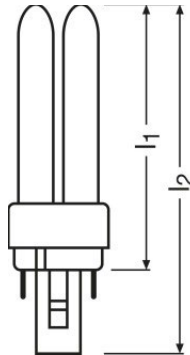

Product Description	W	Length (mm)	Diameter (mm)	Lumen (lm)	CCT (K)	CRI (Ra)	Rated Ave Life (h)	EEC
DULUX S 7 W/840	7	135	-	402	4000	≥ 80	10 000	B
DULUX S 9 W/840	9	165	-	600	4000	≥ 80	10 000	A
DULUX S 11 W/840	11	235	-	900	4000	≥ 80	10 000	A

OSRAM Dulux S and Dulux D

DULUX D 13 W/830,
DULUX D 18 W/840,
DULUX D 26 W/840

DULUX D 18 W/840,
DULUX D 26 W/840

Product Information on Dulux D:

Product Description	W	Length	Diameter	Lumen	CCT	CRI	Rated Ave Life	EEC
		(mm)	(mm)	(lm)	(K)	(Ra)	(h)	
DULUX D 13 W/830	13	136	11	900	3000	80...89	10 000	A
DULUX D 18 W/840	18	151	11	1200	4000	80...89	10 000	B
DULUX D 26 W/840	26	170	11	1800	4000	80...89	10 000	A